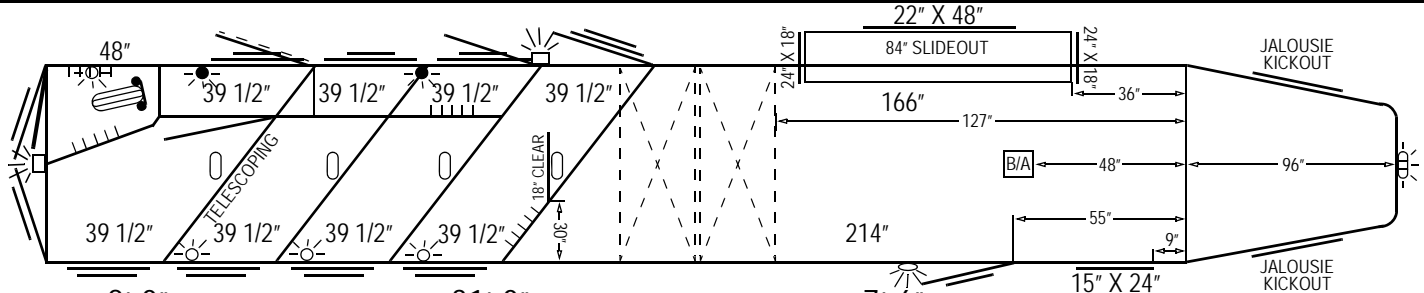

4-Star Trailers, Inc.

Base Model: 4S4D217

SLANT LOAD HORSE TRAILER

Serial No:

30205

Model:

PTXG4D317680

Customer: 4-STAR / INVENTORY

Jig: #4

Date: 08-12-08

JCA

Width: 8'-0" Length: 31'-0" Height: 7'-6"

Table with 3 columns: Item #, Description, and Price/Notes. Contains specifications for coupler, drop leg, subframe, axles, tires, wheels, floor, side, nose, roof, rear doors, D/R door, walk-thru door, feed doors, dividers, domelights, lights, D.O.T. tape, bulkhead wall, rear tack wall, feed bags, inside ties, outside ties, breast bar, butt bar, two-way roof vents, options, and enclosure details.