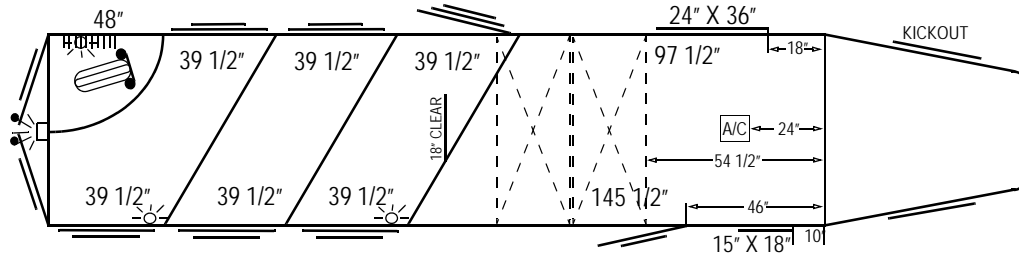

JCA

4/16/09

Width: 6'-10" **Length:** 22'-0" **Height:** 7'-0"

1	Coupler Assy: 2 5/16" ADJ, SHORTEN COUPLER TO 18"		PRINT
2	Drop Leg: SINGLE LEG / SINGLE SPEED		
3	Subframe Assy:	Overhang: 81"	
4	Axles: 2-102" Capacity: 7,000 # Type: TORSION Brakes: ELECTRIC Hub: 8-BOLT Mtg. Brkt 78"		
5	Tires: ST235/80 R16, 10-PLY	Spare: YES	
6	Wheels: 16 X 6 STEEL W/SIMULATORS		
7	GN Floor Assy: .090 SMOOTH		PRINT
8	Floor Assy: SMOOTH RIBBED ALUM		
9	GN Side Assy: PP WHITE TAPER NOSE 12" EACH SIDE W/WINDOW @ CS & K/O WINDOW @ SS - SEE LINE 35	C.S.	PRINT
10	Drop Ht: 44 7/8"	S.S.	PRINT
11	Side Assy: CS, PP WHITE @ TOP W/PRE-MANUFACTURED DROP DOWNS	C.S.	PRINT
12	SS, PP WHITE @ TOP W/PRE-MANUFACTURED FEED DOORS	S.S.	PRINT
13	Nose: PP WHITE W/POLISHED CORNER CAPS		
14	Roof:	Top Rail Lgth= 28'-11 3/4"	
15	Rear Doors: PP WHITE 50/50 W/WINDOWS W/DOUBLE ANTI-RACK HARDWARE		D/S
16	D/R Door: (1) PP WHITE 28" RV DOOR CS TO START 46" B.O.D. - SHIP HOLDBACK LOOSE		D/S
17	Walk-Thru Door: (1) PP WHITE SS @ BULKHD WALL W/PRE-MANUFACTURED DROP DOWN & WINDOW BARS		D/S
18	Feed Doors: (2) PRE-MANUFACTURED DROP DOWN WINDOWS & WINDOW BARS		D/S
19	Dividers: (2) 1/2 HORSE DIVIDERS W/PADS, 1ST DIVIDER FULL @ BOTTOM		PRINT
20	Domelights: (3)		
21	Lights & Wiring: STD, PAIR OF EXTRA HEIGHT TURN SIGNALS, HALOGEN LOAD LIGHT @ REAR		
22			
23	D.O.T. Tape: YES	Custom Tape: NONE	1303001 - 220
24	X Bulkhead Wall: PERM SLANT W/DOOR (18" CLEAR)	X Floor Mats:	
25	X Rear Tack Wall: COLLAPSIBLE 50/50 (NO REAR CENTER POST)	X Rubber Bulkhead Walls:	
26	X Feed Bags, 1 Per: (3)	X Rubber CS & SS Walls:	& BOTH REAR DOORS
27	X Inside Ties, 2 Per: (6)	X Rubber Wheel Wells:	
28	X Outside Ties: (6): (3) EACH SIDE	NO Carpet - GN Floor Drop, & Floor:	TACK ONLY (GRAY)
29	X Breast Bar:	X Saddle Racks, 1 Per: (3) REMOVABLE @ REAR TACK	
30	X Butt Bar:	X Bridle Hooks (10): (10) @ SS REAR TACK WALL	
31	X Two-Way Roof Vents, 1 Per: (3)	X Brush Tray (2):	REAR TACK DOOR
32	OPTIONS:	X Blanket Bar (1):	REAR TACK DOOR
33	PROPANE BOTTLE BRACKETS ON 14" CENTERS, LOWERED @ SS		
34	DOUBLE ALUMINUM BATTERY BOX (NO BATTERIES)		
35	G/N SIDE ASSY: (SS) K/O WINDOW TO START 31" F.O.D. & 9 7/8" OFF GN FLOOR, (CS) WINDOW TO START 31" F.O.D. & 11 1/8" OFF GN FLOOR		
36	BRACE ONLY FOR ROOF AIR TO START 24" B.O.D.		
37	15" X 18" WINDOW @ CS TO START 10" B.O.D. & 43" OFF FLOOR		
38	24" X 36" WINDOW @ SS TO START 18" B.O.D. & 41" OFF FLOOR		
39	SEE PAGE 2		