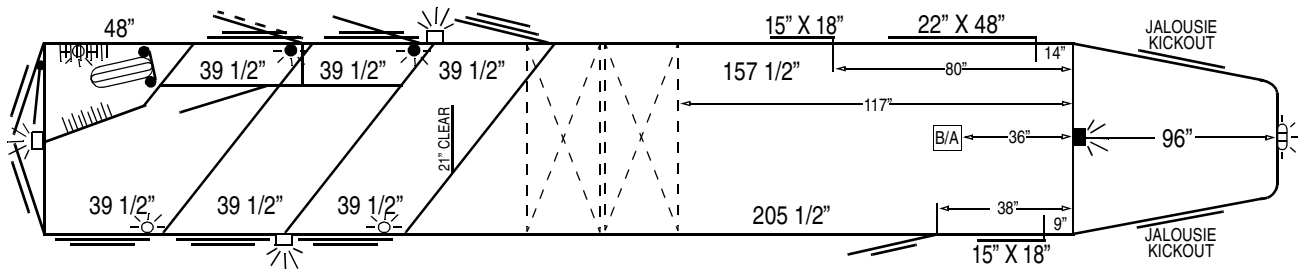

Jig: **4**

Date: **10/20/09**

LLC

12/01/09

Width: 8'0" Length: 27'0" Height: 7'6" GVWR - 19,000

1	Coupler Assy: 2 5/16" ADJ - SHORTEN COUPLER TO 18"			PRINT
2	Drop Leg: SINGLE LEG / SINGLE SPEED			
3	Subframe Assy:		Overhang: 80"	PRINT
4	Axles: 2-102" Capacity: 7,200 # Type: TORSION Brakes: ELECTRIC Hub: 8-BOLT Mtg. Brkt 80"			
5	Tires: 235/85 R16, 14-PLY (G614)		Spare: YES	
6	Wheels: 16 X 6 STEEL W/SIMULATORS			
7	GN Floor Assy: .090 SMOOTH *** 96" GOOSENECK ***			PRINT
8	Floor Assy: SMOOTH RIBBED ALUM			PRINT
9	GN Side Assy: PP WHITE TAPER NOSE 12" EACH SIDE W/JALOUSIE KICKOUT WINDOWS - SEE LINE 33		C.S.	PRINT
10	Drop Ht: 44 7/8" - SEE LINE 34		S.S.	PRINT
11	Side Assy: CS, PP WHITE @ TOP W/(3) PP WHITE DROP DOWNS W/WINDOWS **RAISED TO TOP RAIL**		C.S.	PRINT
12	SS, PP WHITE @ TOP W/PP WHITE FEED DOORS		S.S.	PRINT
13	Nose: STAINLESS STEEL W/POLISHED CORNER CAPS			
14	Roof: SEE LINE 56		Top Rail Lgth= 34' - 6 3/8"	
15	Rear Doors: PP WHITE 50/50 DOUBLE W/WINDOWS & KEYED SEAL PLATES ON EACH DOOR			D/S
16	D/R Door: (1) PP WHITE 28" RV DOOR W/SCREEN @ CS TO START 38" B.O.D. (SHIP HOLDBACK LOOSE) - SEE LINE 36			D/S
17	Walk-Thru Door: (1) SS @ BULKHD WALL W/DROP DOWN W/WINDOW & DROP DOWN WINDOW BARS - SEE LINES 36 & 37			D/S
18	Feed Doors: (2) PP WHITE DROP DOWNS W/WINDOWS & DROP DOWN WINDOW BARS			D/S
19	Dividers: (2) 1/2 HORSE DIVIDERS W/PADS - SEE LINE 38			PRINT
20	Domelights: (5)			
21	Lights & Wiring: STD, PAIR OF EXTRA HEIGHT TURN SIGNALS, (5) LIGHTS EA. TOP RAIL, 3-LIGHT CLUSTER			
22	@ NOSE & (4) HALOGEN LOAD LIGHTS - SEE LINE 41			
23	D.O.T. Tape: YES Custom Tape: 60-60-753ACCENT---IMAGE DESIGN			1303001 - 270
24	X	Bulkhead Wall: PERM SLANT W/DOOR (21" CLEAR)	NO	Floor Mats: SEE LINE 42
25	X	Rear Tack Wall: 50/50 COLLAPSIBLE W/REMOVABLE POST	X	Rubber Bulkhead Walls:
26	X	Feed Bags, 1 Per: (1) @ 1ST STALL	X	Rubber CS & SS Walls:
27	X	Inside Ties, 2 Per: (6)	X	Rubber Wheel Wells:
28	X	Outside Ties: (6): (3) EACH SIDE	NO	Carpet - GN Floor Drop, & Floor: NONE (GRAY ON TACK ONLY)
29	X	Breast Bar:	X	Saddle Racks, 1 Per: (3): ON REMOVABLE POST @ R/T
30	X	Butt Bar:	X	Bridle Hooks (20): SEE LINES 43 & 44
31	X	Two-Way Roof Vents, 1 Per: (3)	X	Brush Tray (2): (2) @ REAR TACK DOOR
32	OPTIONS:		X	Blanket Bar (3): (3) SWINGOUT @ REAR TACK DOOR
33	GN SIDE ASSY: JALOUSIE KICKOUT WINDOWS CS & SS TO START 31" F.O.D. & 14 1/2" OFF GN FLOOR			
34	ENCLOSE DROP W/(3) FLAT TREADPLATE ACCESS DOORS - SEE LINE 35			
35	SEAL STREETSIDE COMPARTMENT FOR PROPANE BOTTLES W/DOUBLE ALUMINUM BATTERY TRAY ON TOP			
36	(2) REMOVABLE STEPS: (1) CS @ RV DOOR & (1) SS @ WALK-THRU DOOR			
37	WALK-THRU DOOR W/DRESSING ROOM DOOR LATCH & BUTTERFLY LATCH			
38	1ST DIVIDER FULL @ TOP W/SPREAD AIR FLOW & FULL @ BOTTOM W/RUBBER BOTH SIDES, LAST DIVIDER W/SPREAD AIR FLOW			
39	SEE PAGE 2			