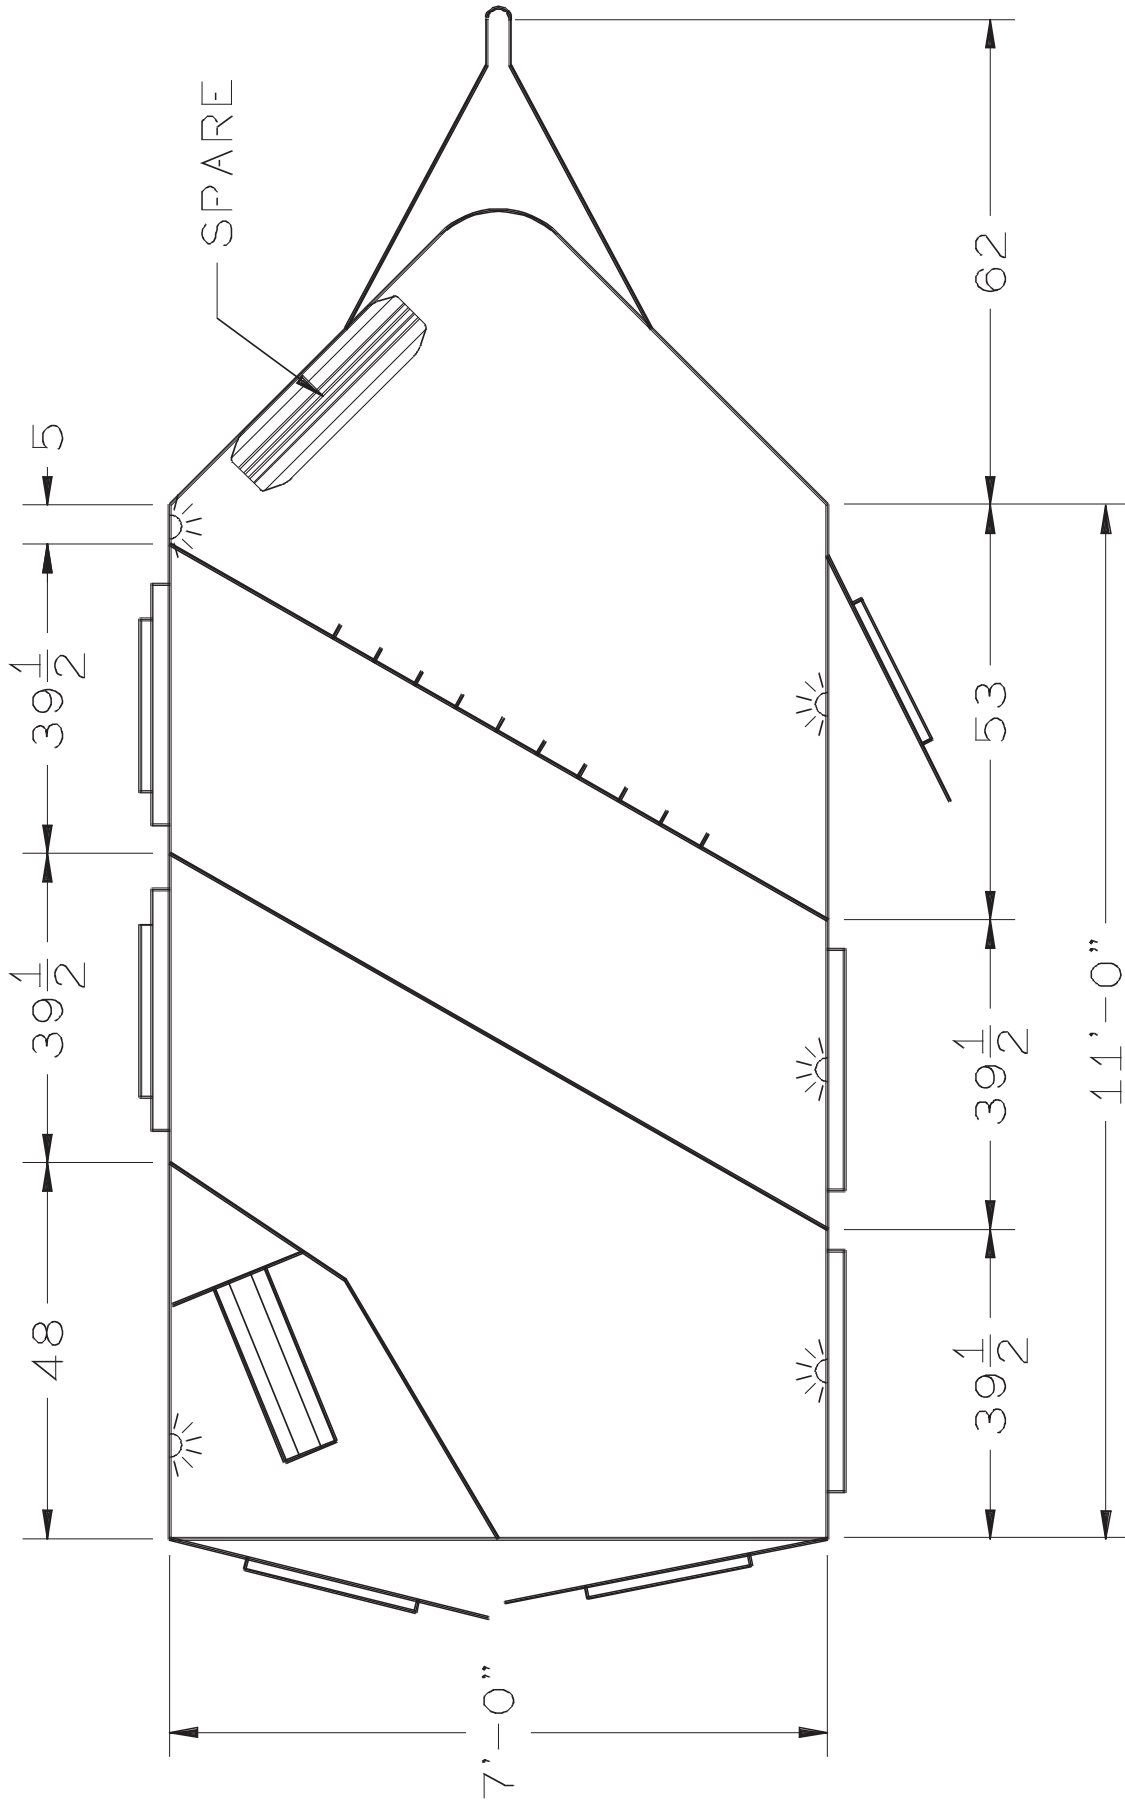

SLANT LOAD TWO HORSE

11 X 7 WEDGE NOSE BUMPER PULL