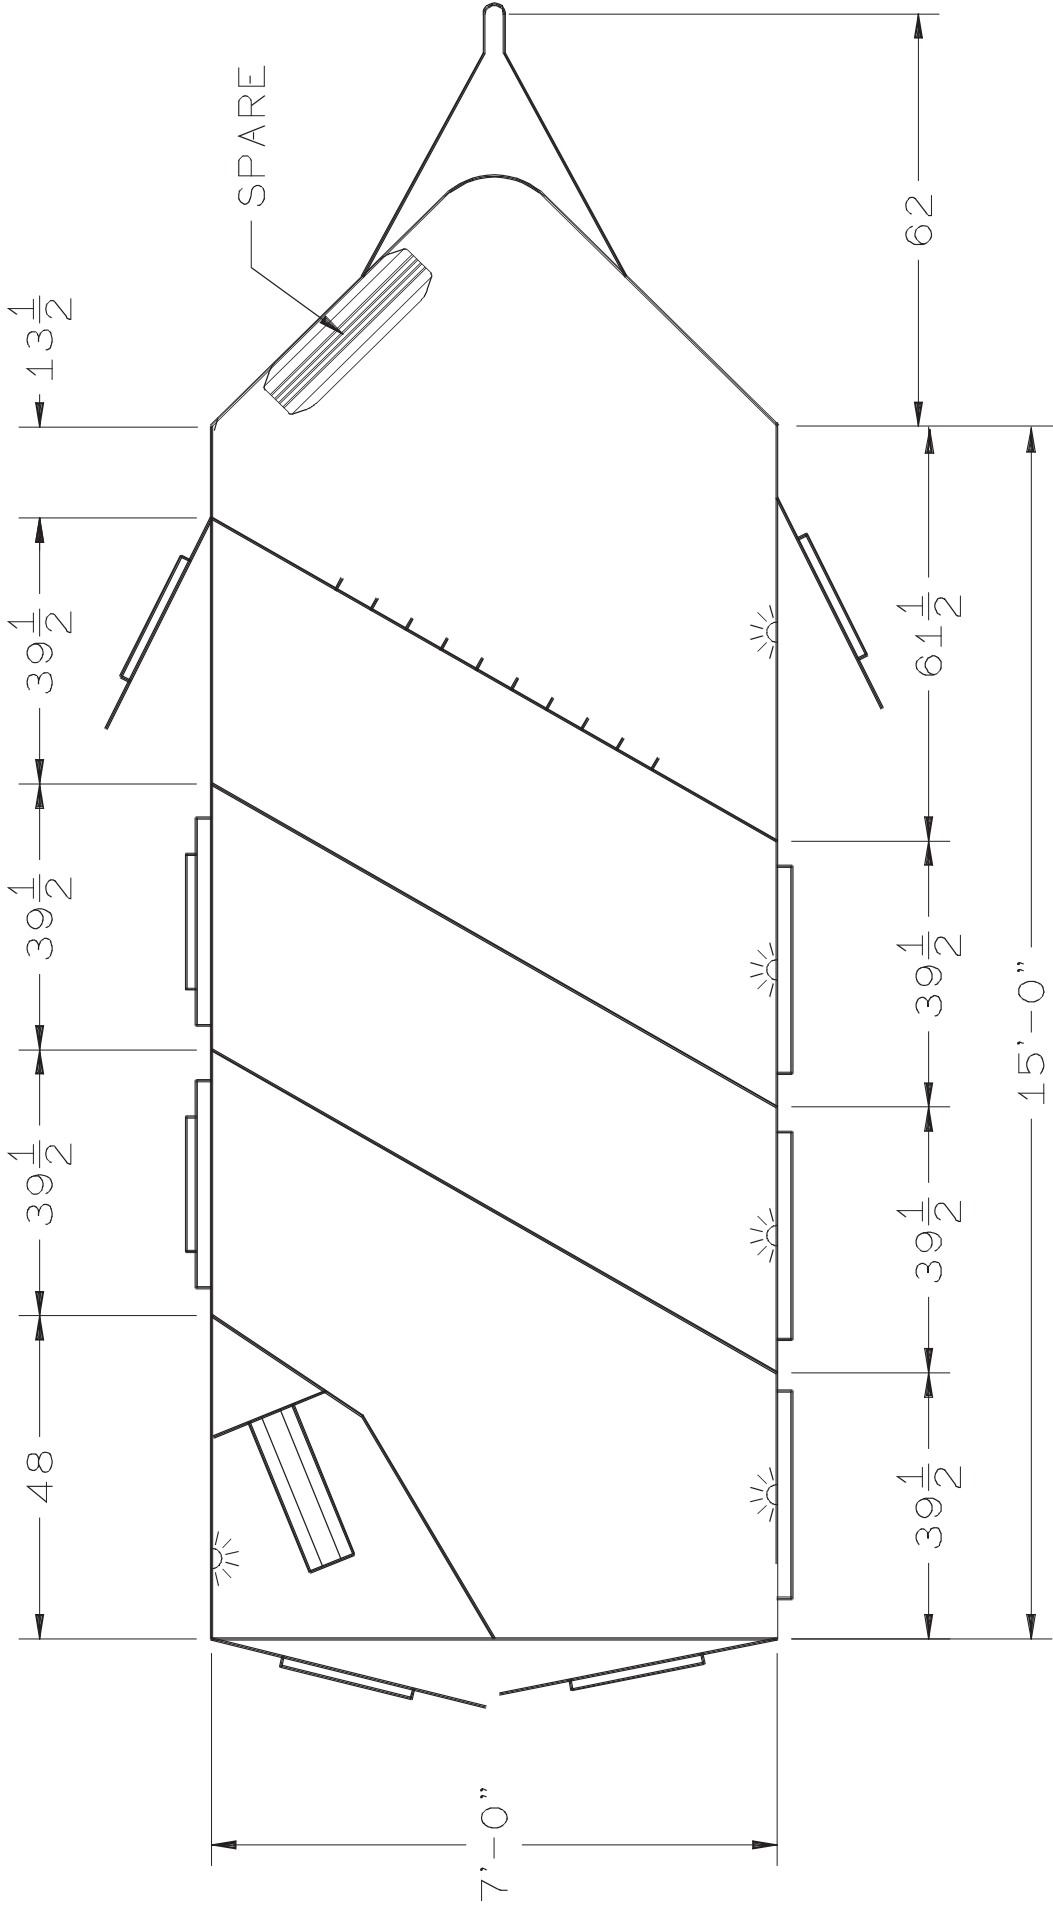

**SLANT LOAD THREE & FOUR HORSE
WEDGE NOSE BUMPER PULL**

15 X 7 WEDGE NOSE BUMPER PULL