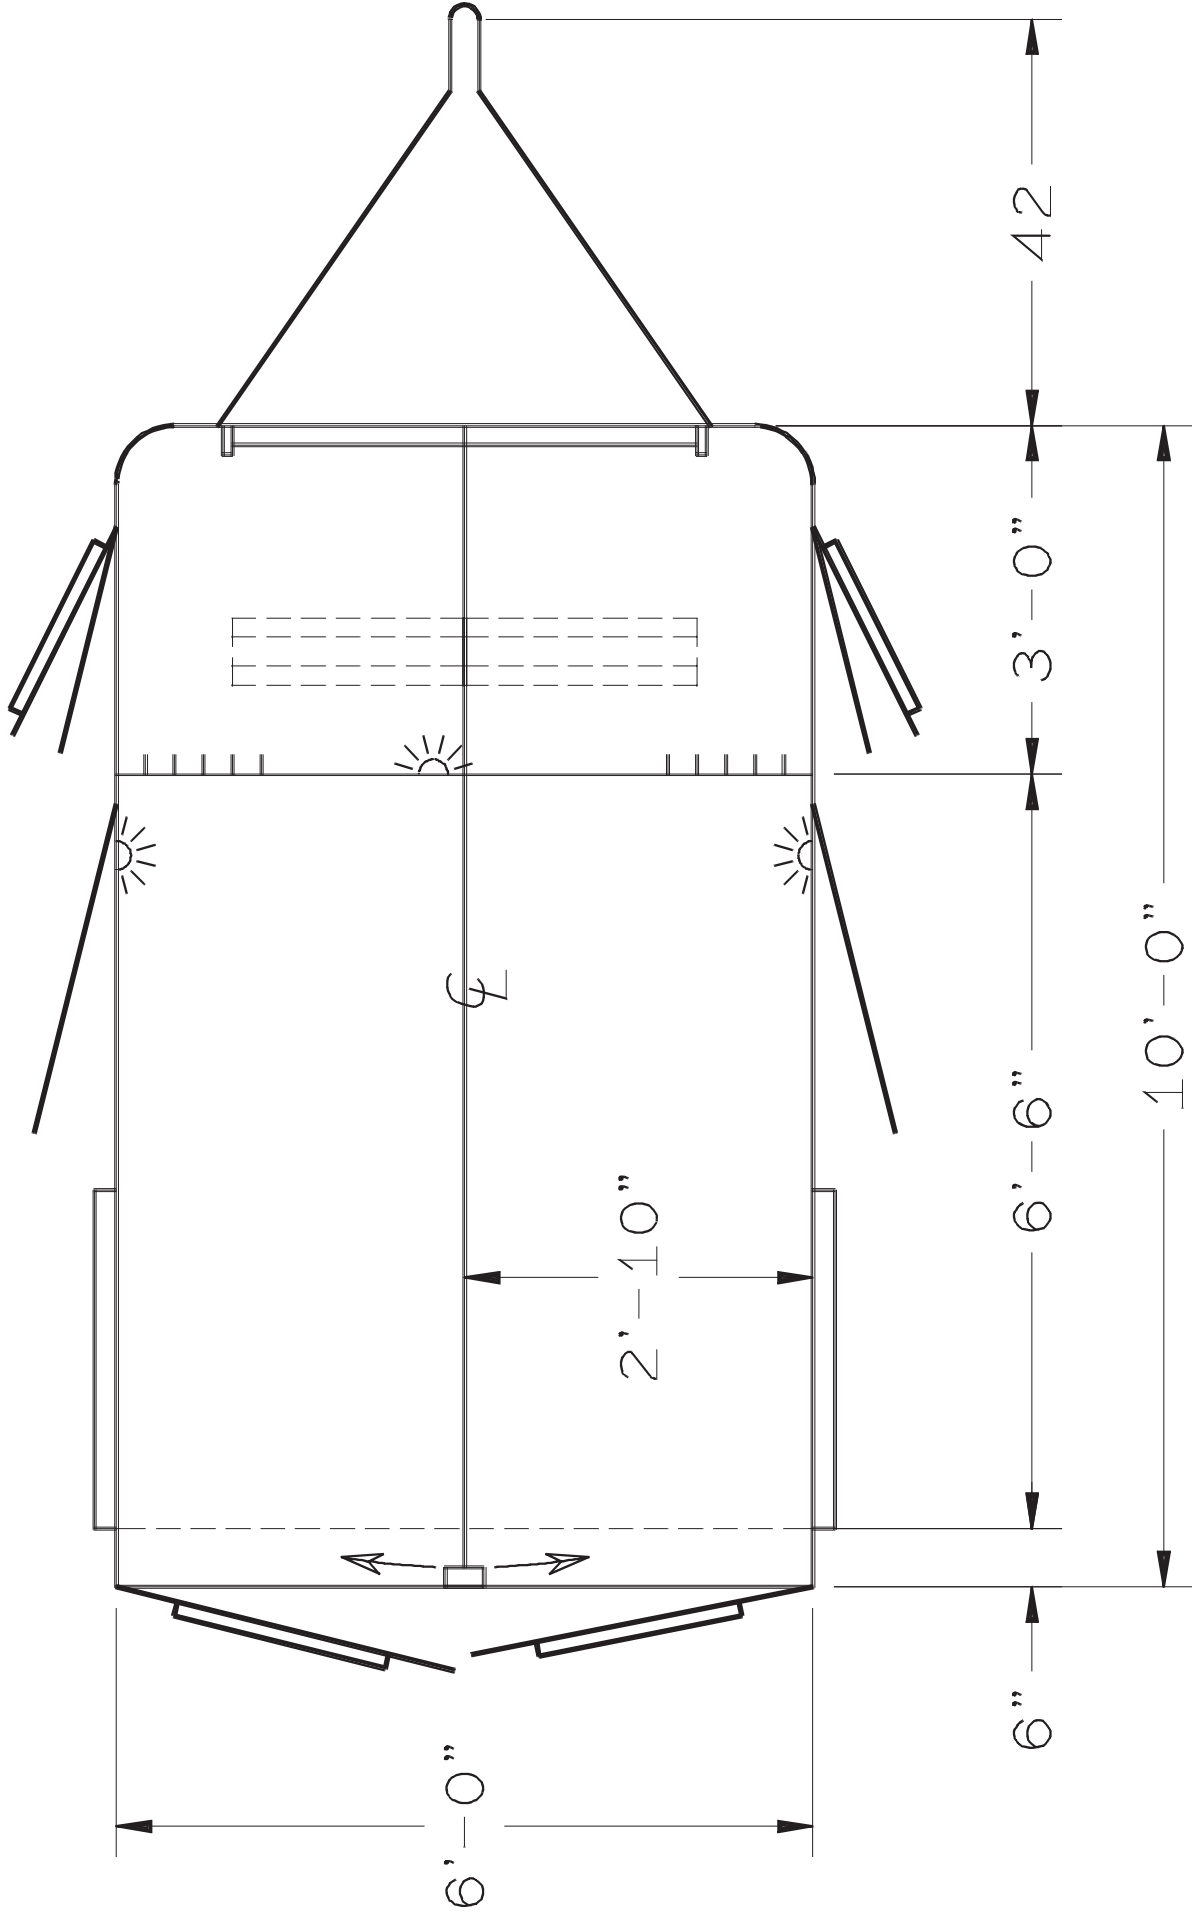

STRAIGHT LOAD TWO HORSE

10 x 6 Flat Nose Bumper Pull