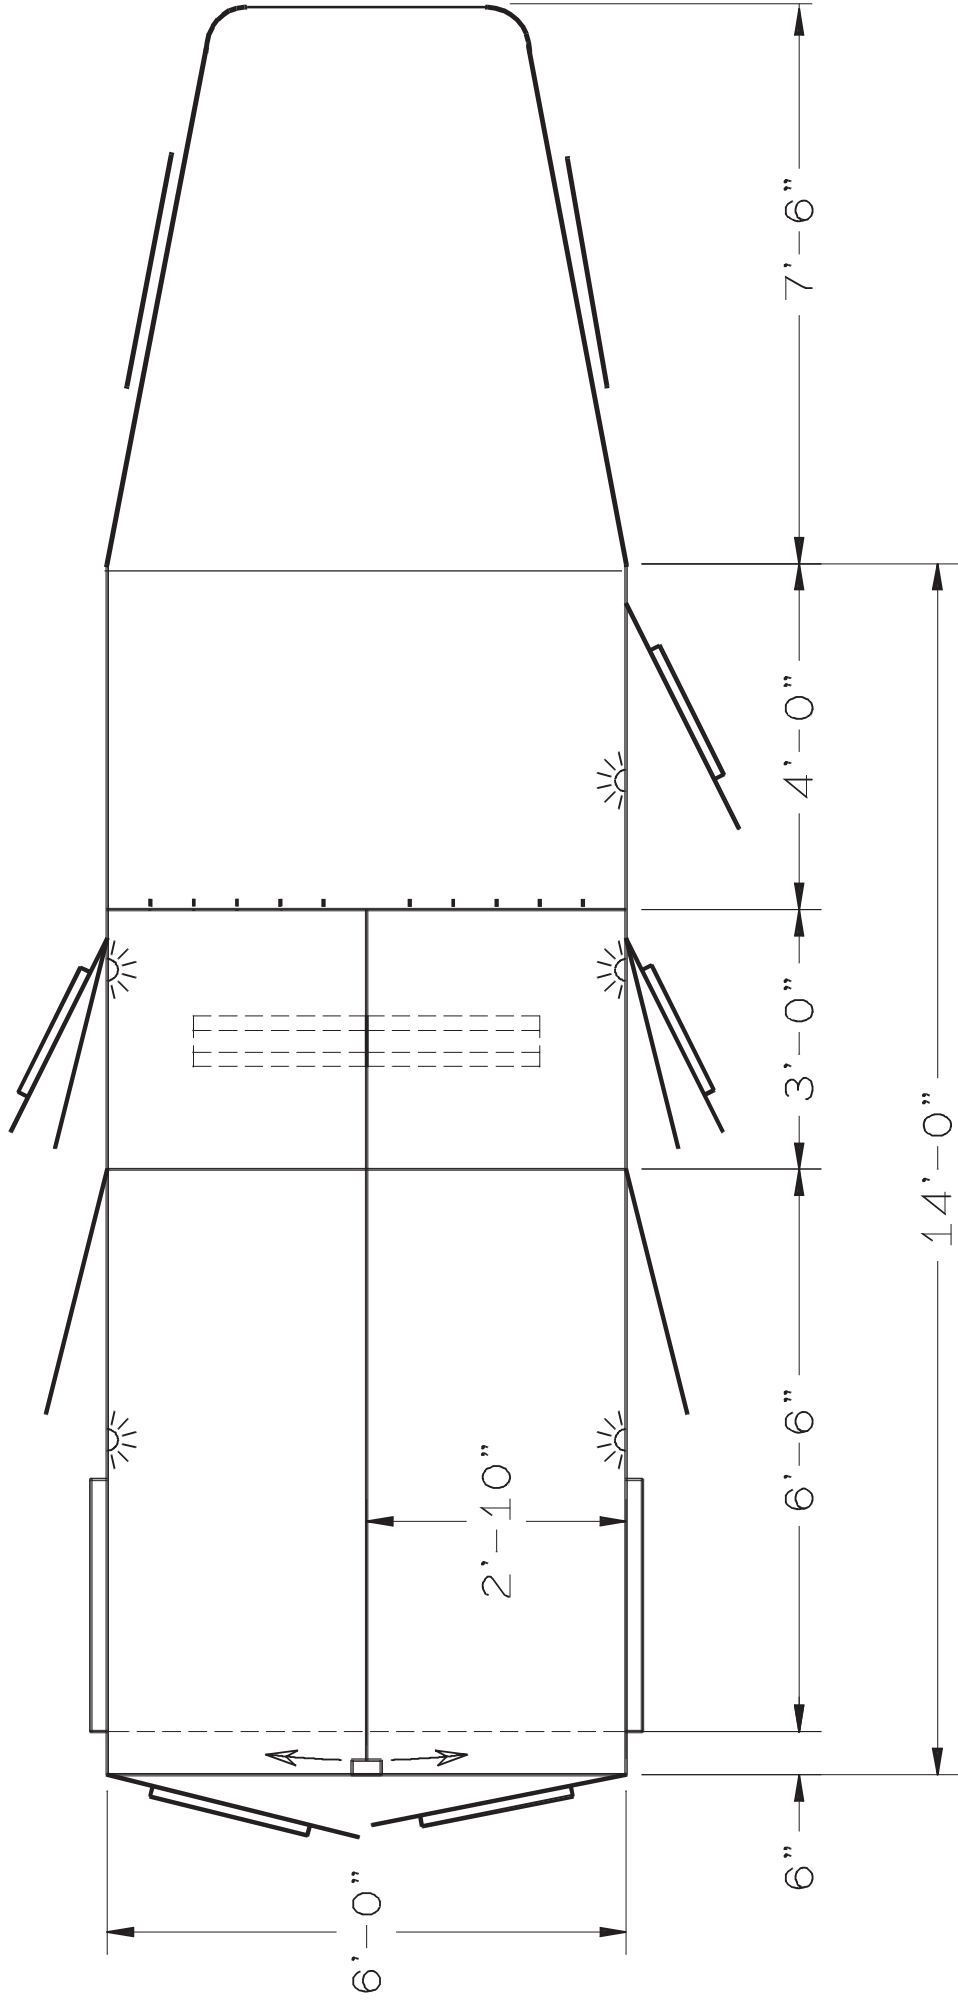

STRAIGHT LOAD TWO HORSE

14 x 6 Gooseneck