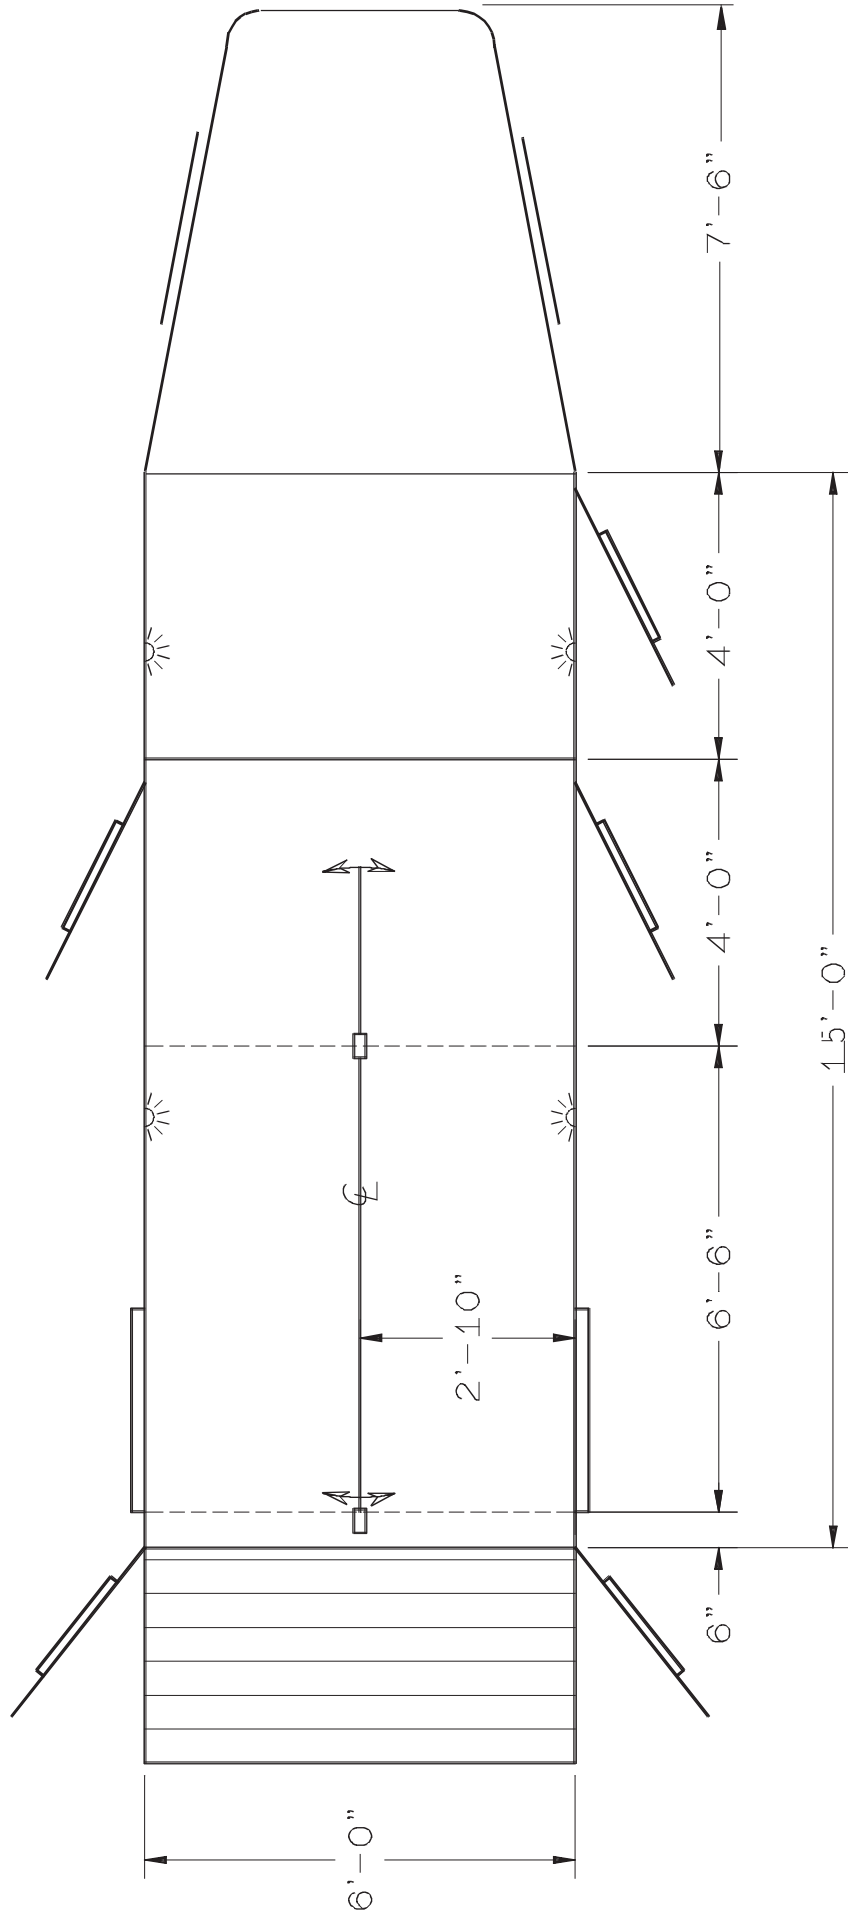

STRAIGHT LOAD TWO HORSE THOROUGHBRED

15 X 6 GOOSENECK W/ DRESSING ROOM