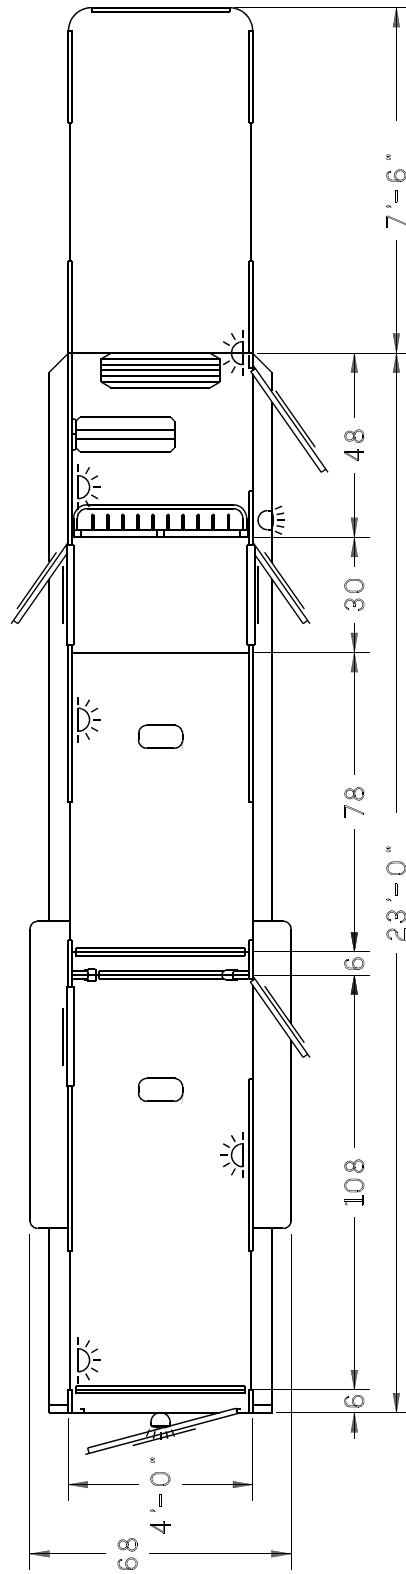

2-HORSE IN-LINE GOOSENECK

10,000 N.W. 10th St. Oklahoma City, Ok 73127
800-848-3095 • www.4startrailers.com
All dimensions are approximate. Photos may show options.