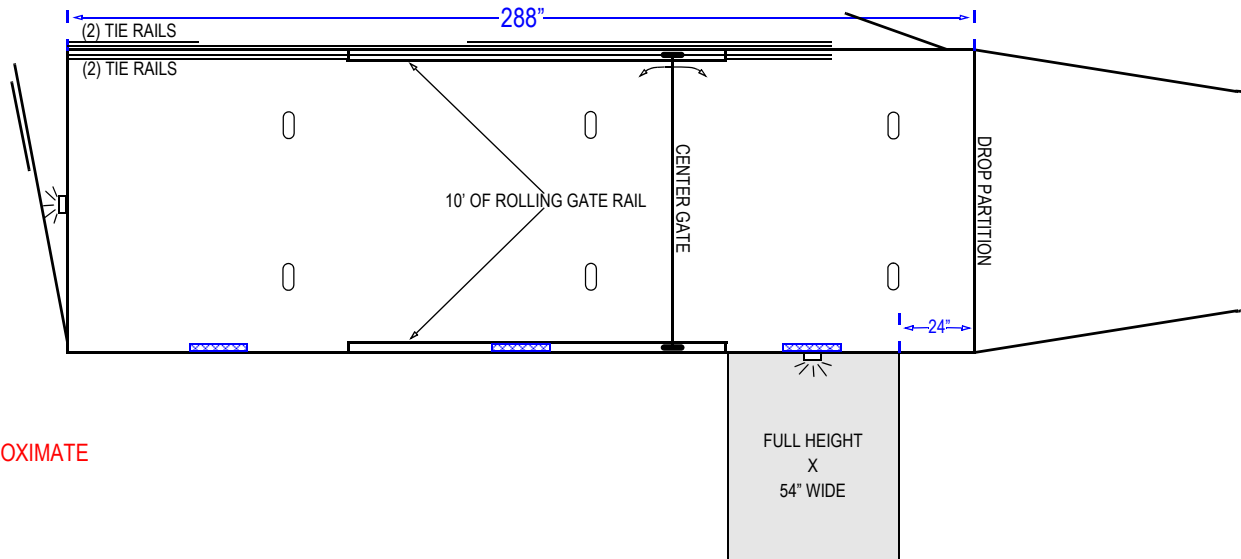

4-Star Trailers, Inc.
Base Model: 4STXGSO24

**SHOW STOCK
CATTLE**

Serial No: _____
Model: STXGSO246680

Customer: _____

WIDTH: 8'0"

LENGTH: 24'0"

HEIGHT: 6'6"

GVWR: _____

Jig: _____

Date: _____

ALL MEASUREMENTS ARE APPROXIMATE